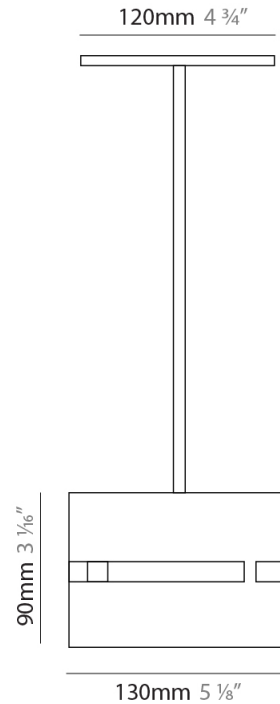

LUZ OCULTA METAL SUSPENSION

D51033-

base number _____
Finish _____
Options _____

1. To build a product code in our configurator select the specify button on the base model # product page
2. To build a manual product code on this datasheet choose from the options listed below in blue font and add the suffix to the base model #

GENERAL

Series: Luz Oculta _____
Subseries: Luz Oculta Metal _____
Brand: Fambuena _____
Division: Design _____
Mounting Type: Suspension _____
Mounting Location: Ceiling _____
Subcategory: Pendant _____

PHYSICAL

Shape: Rectangle _____
Diameter (mm): 130 _____
Diameter (in): 5 1/8 _____
Height (mm): 90 _____
Height (in): 4 1/2 _____
Light Distribution: Direct / Indirect _____
Fixture Finish: [BRA](#) / [BRZ](#) / [ABR](#) _____
Fixture Material: Metal _____
Cable Details: Cable length 2000mm / 79" _____

ELECTRICAL

Number of Lamps: 1 _____
Lamp Type: LED Retrofit _____
Lamp Shape: T4 _____
Bulb Included: Bulb Not Included _____
Max. Wattage Per Lamp (W): 5 _____
Lamp Base: G9 _____
Input Voltage (V): 120 _____

LED

OPTICAL

RATINGS AND CERTIFICATIONS

Certified By: Certified for North American Standards _____
IP rating: IP20 _____